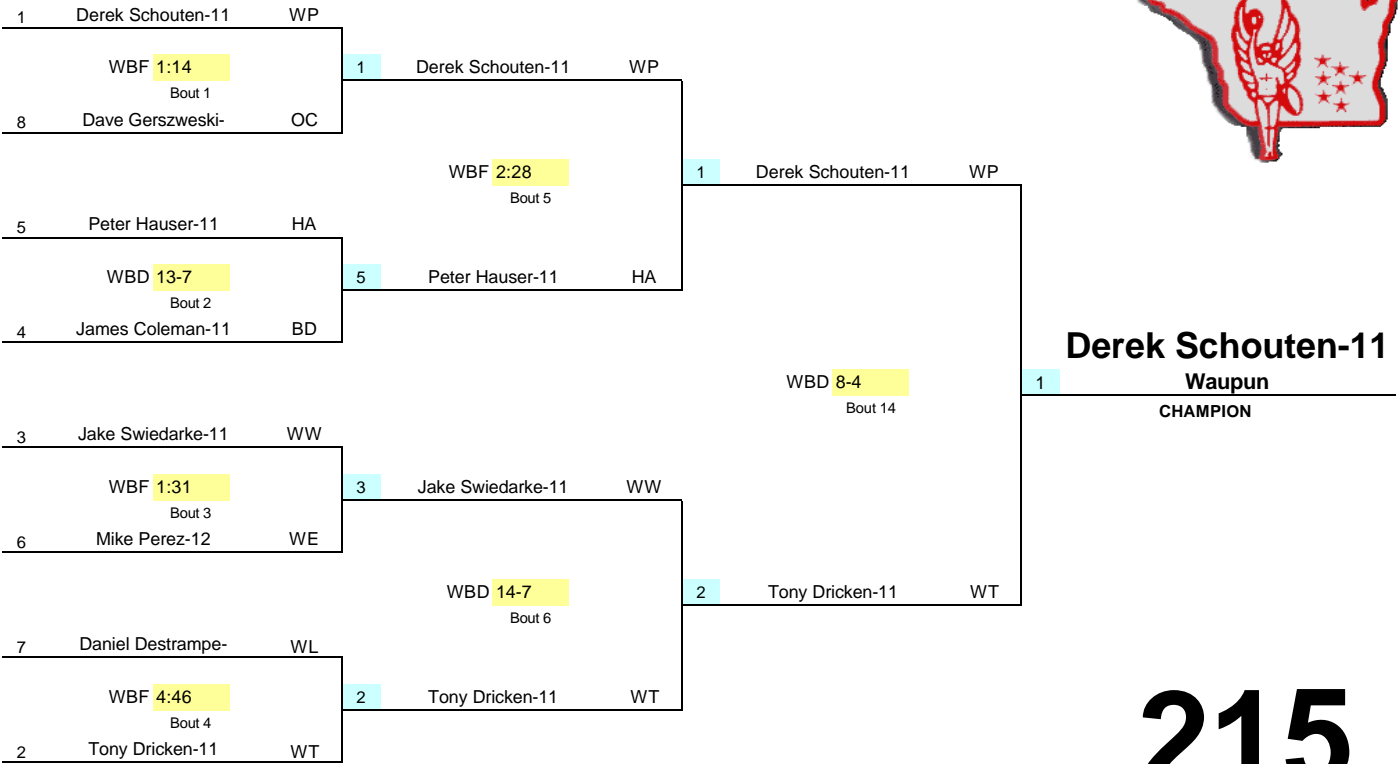

Wisconsin Little Ten

CHAMPIONSHIP TOURNAMENT - February 8, 2003

CHAMPIONSHIP BRACKET

171

CONSOLATION BRACKET

Wisconsin Little Ten

CHAMPIONSHIP TOURNAMENT - February 8, 2003

CHAMPIONSHIP BRACKET