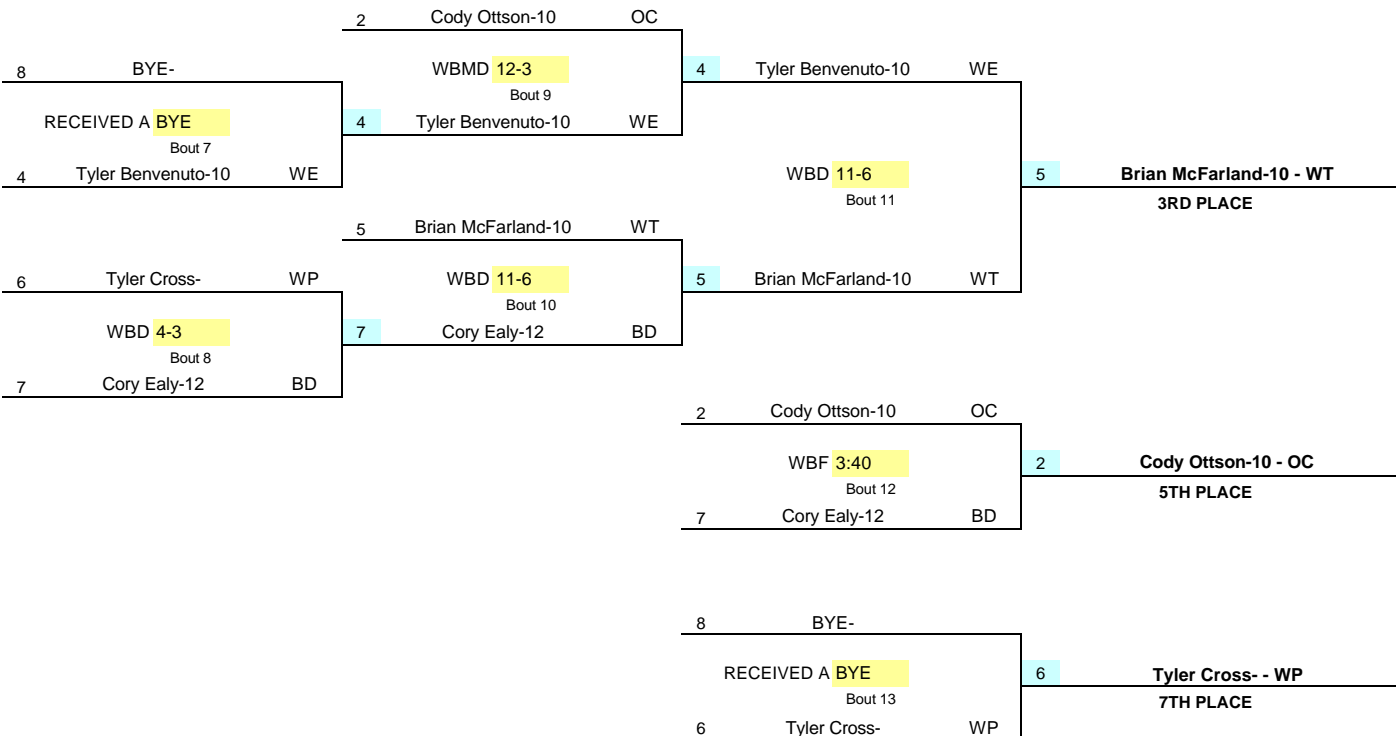

CONSOLATION BRACKET