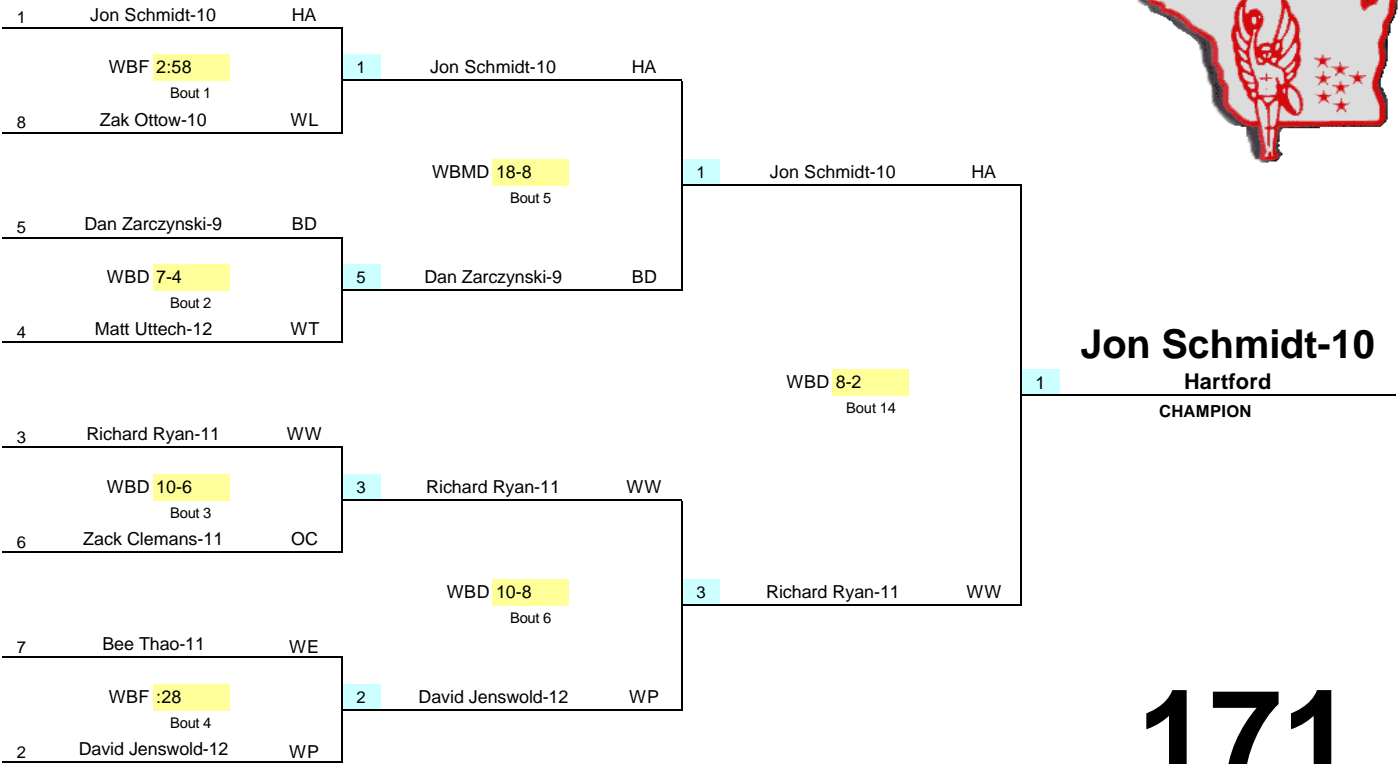

CHAMPIONSHIP BRACKET