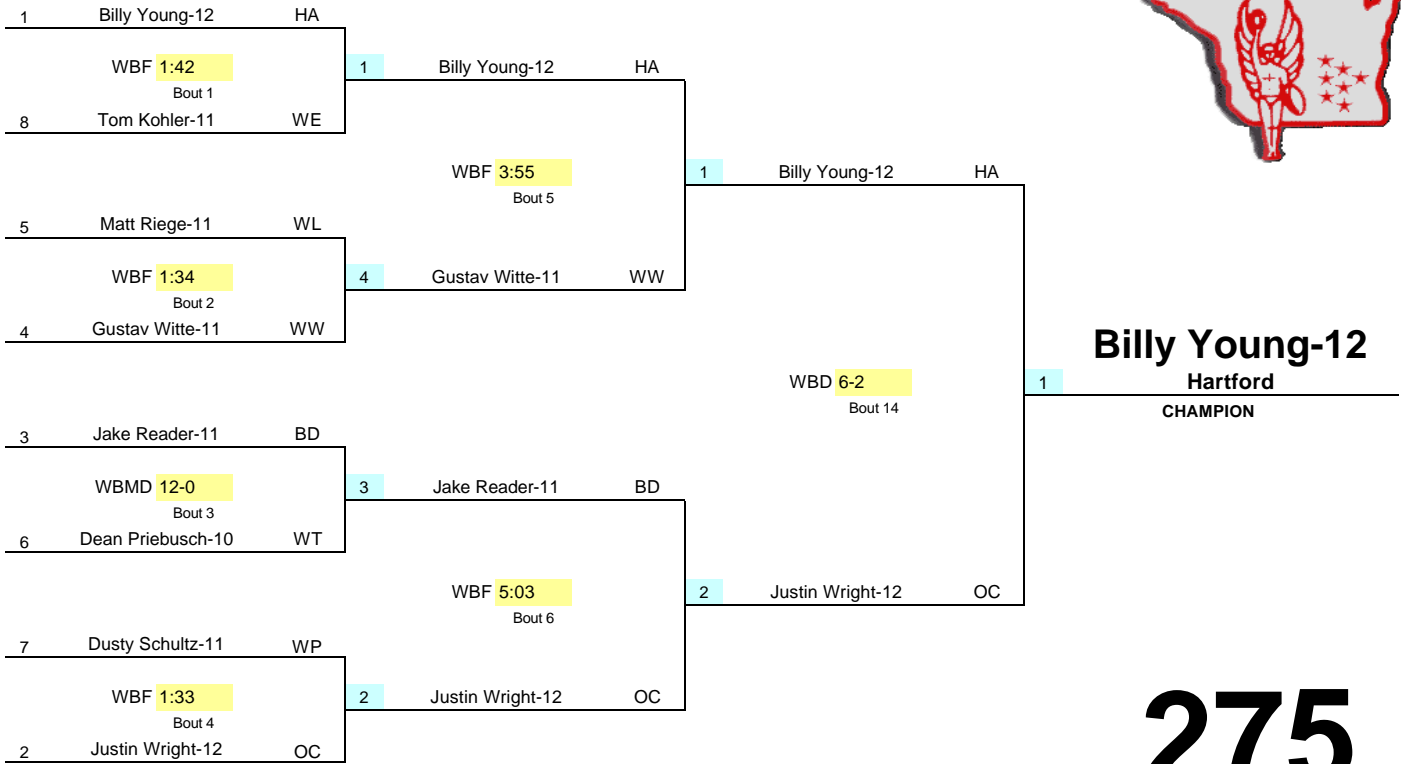

215

CONSOLATION BRACKET

Wisconsin Little Ten

CHAMPIONSHIP TOURNAMENT - February 8, 2003

CHAMPIONSHIP BRACKET

275

CONSOLATION BRACKET