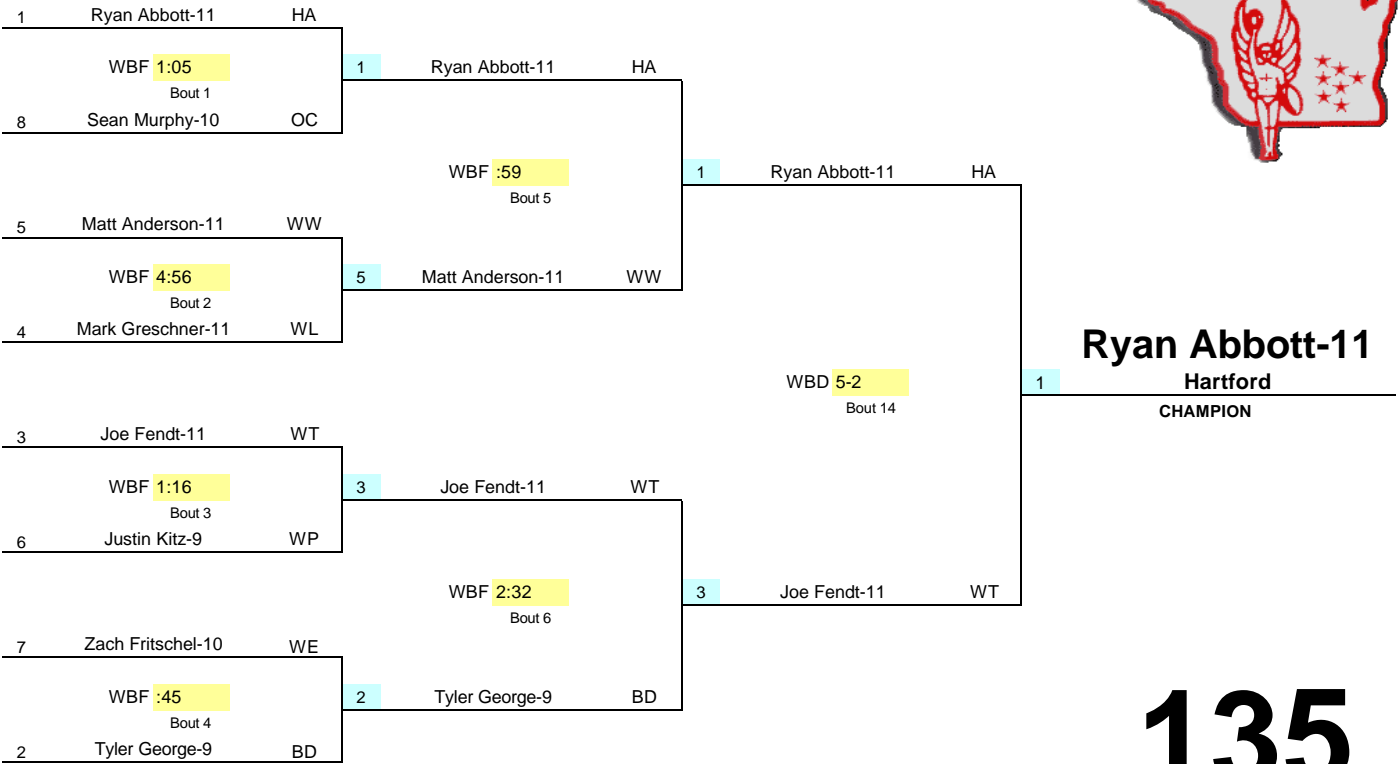

OUTSTANDING WRESTLER OF TOURNAMENT

Ryan Abbott - Hartford

Wisconsin Little Ten

CHAMPIONSHIP TOURNAMENT - February 8, 2003

CHAMPIONSHIP BRACKET

103

CONSOLATION BRACKET

Wisconsin Little Ten

CHAMPIONSHIP TOURNAMENT - February 8, 2003

CHAMPIONSHIP BRACKET

125

CONSOLATION BRACKET

Wisconsin Little Ten

CHAMPIONSHIP TOURNAMENT - February 8, 2003

CHAMPIONSHIP BRACKET

135