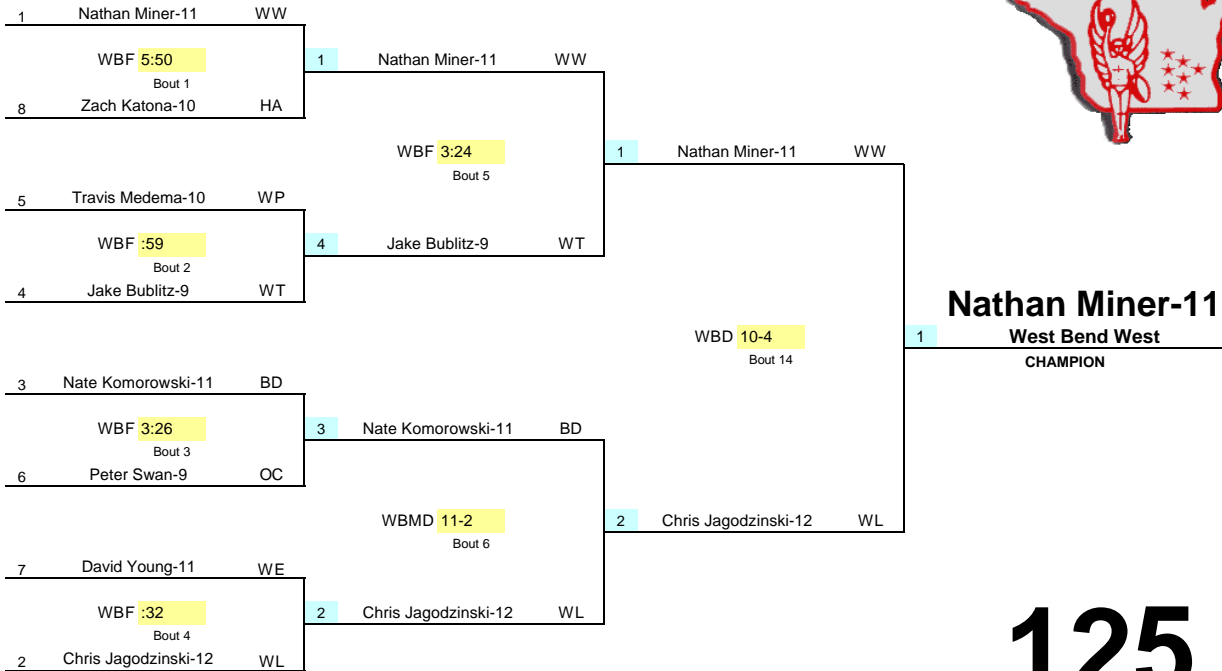

Conference Runners-Up

103	Brad Blersch-9	Oconomowoc
112	Aaron Spaeth-9	West Bend West
119	Matt Bourgeois-11	Hartford
125	Chris Jagodzinski-12	Wisc. Lutheran
130	Kevin Robinson-11	Wisc. Lutheran
135	Joe Fendt-11	Watertown
140	Myles Multhauf-10	Hartford
145	Tony Grimm-11	Watertown
152	Matt Helwer-12	Wisc. Lutheran
160	Chad Loomans-12	Waupun
171	Richard Ryan-11	West Bend West
189	Paul Olson-12	West Bend East
215	Tony Dricken-11	Watertown
275	Justin Wright-12	Oconomowoc

OUTSTANDING WRESTLER OF TOURNAMENT

Ryan Abbott - Hartford

Wisconsin Little Ten

CHAMPIONSHIP TOURNAMENT - February 8, 2003

CHAMPIONSHIP BRACKET

103

CONSOLATION BRACKET

Wisconsin Little Ten

CHAMPIONSHIP TOURNAMENT - February 8, 2003

CHAMPIONSHIP BRACKET

125

CONSOLATION BRACKET

Wisconsin Little Ten

CHAMPIONSHIP TOURNAMENT - February 8, 2003

CHAMPIONSHIP BRACKET

135