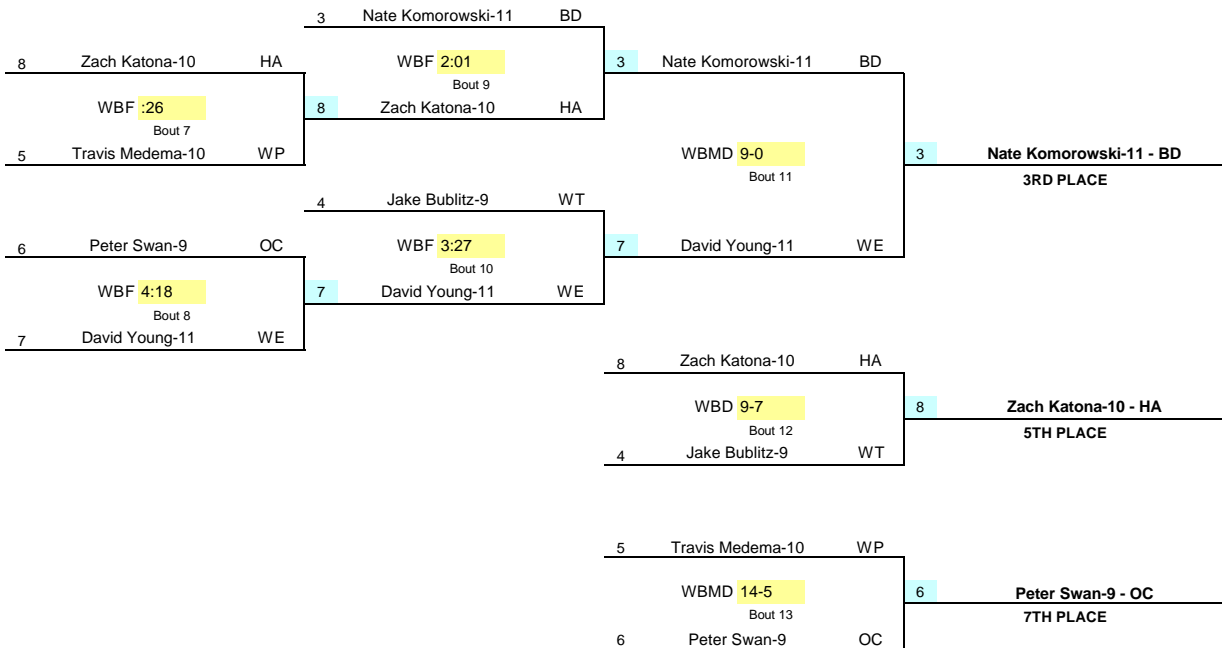

OUTSTANDING WRESTLER OF TOURNAMENT

Ryan Abbott - Hartford

Wisconsin Little Ten

CHAMPIONSHIP TOURNAMENT - February 8, 2003

CHAMPIONSHIP BRACKET

103

CONSOLATION BRACKET

Wisconsin Little Ten

CHAMPIONSHIP TOURNAMENT - February 8, 2003

CHAMPIONSHIP BRACKET

125

CONSOLATION BRACKET

Wisconsin Little Ten

CHAMPIONSHIP TOURNAMENT - February 8, 2003

CHAMPIONSHIP BRACKET

135