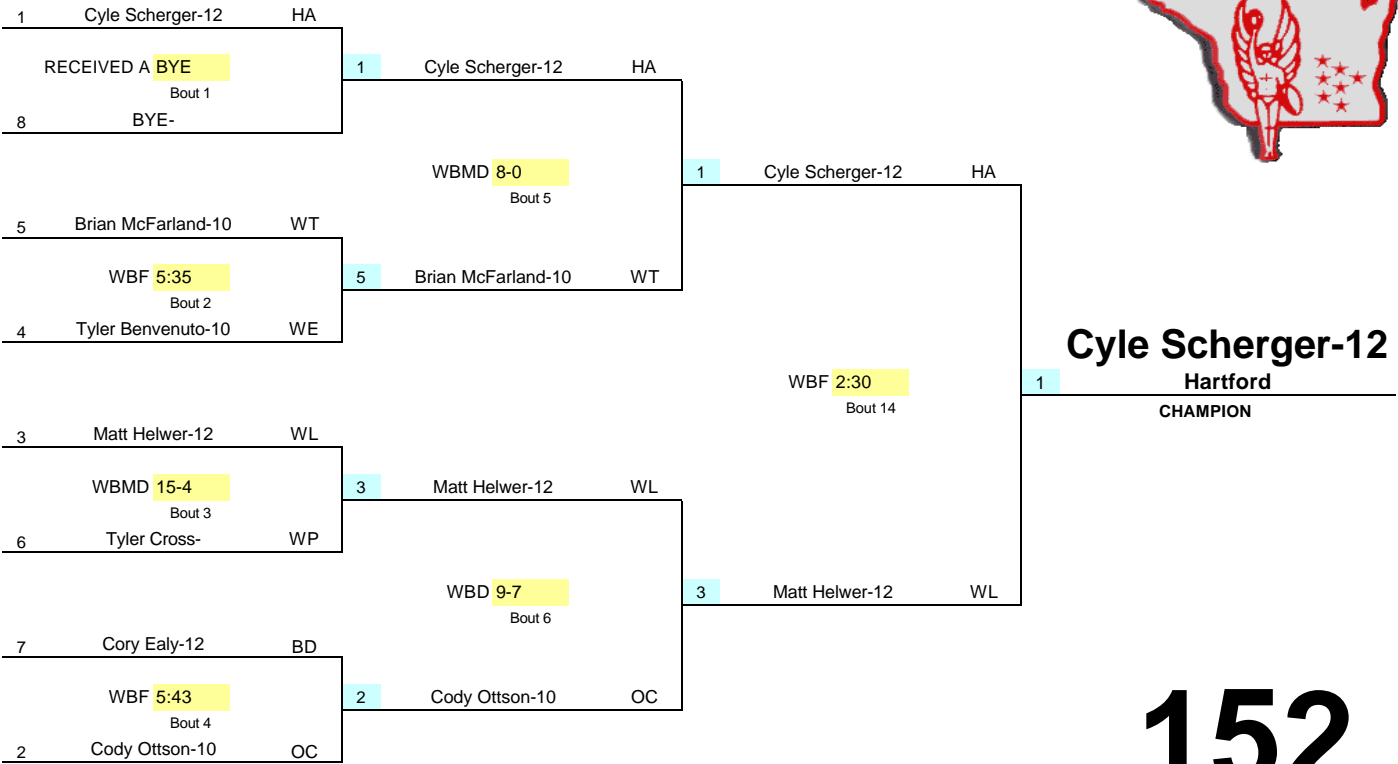

CHAMPIONSHIP BRACKET