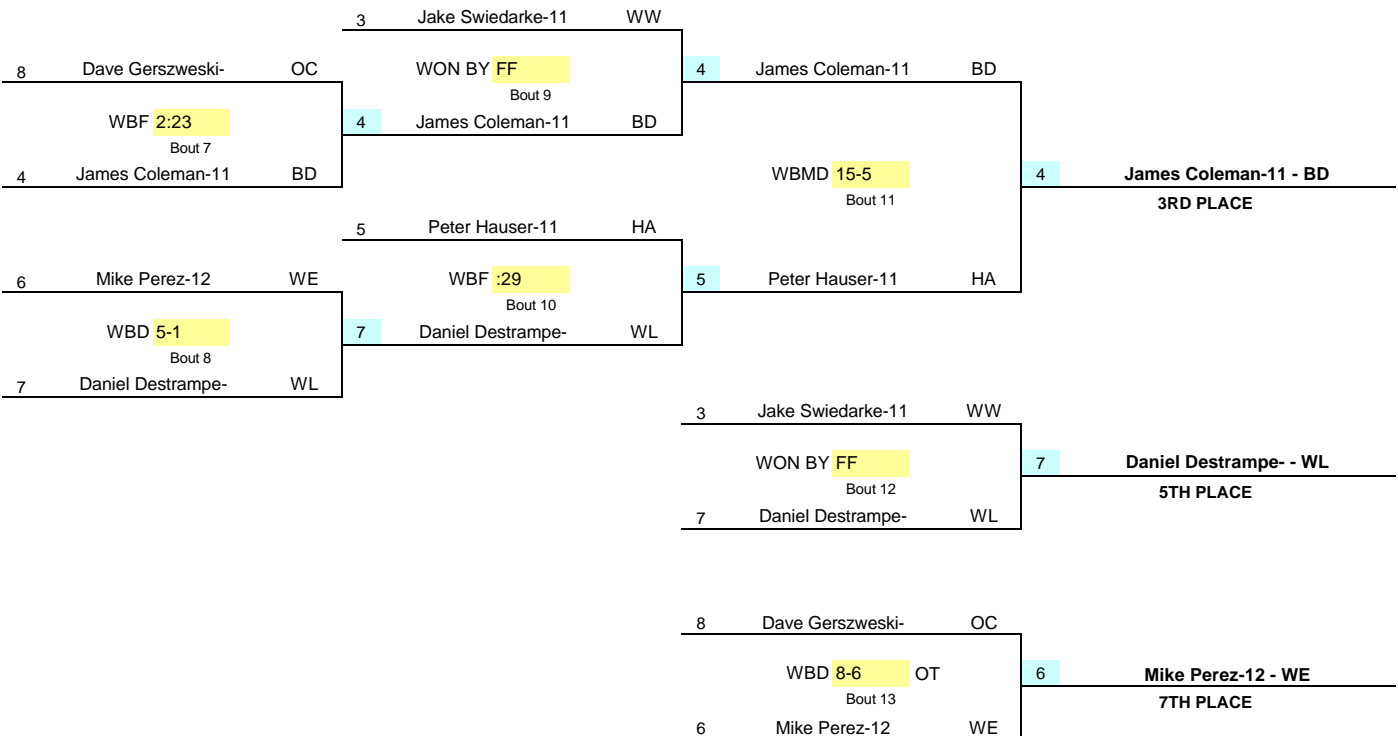

CONSOLATION BRACKET