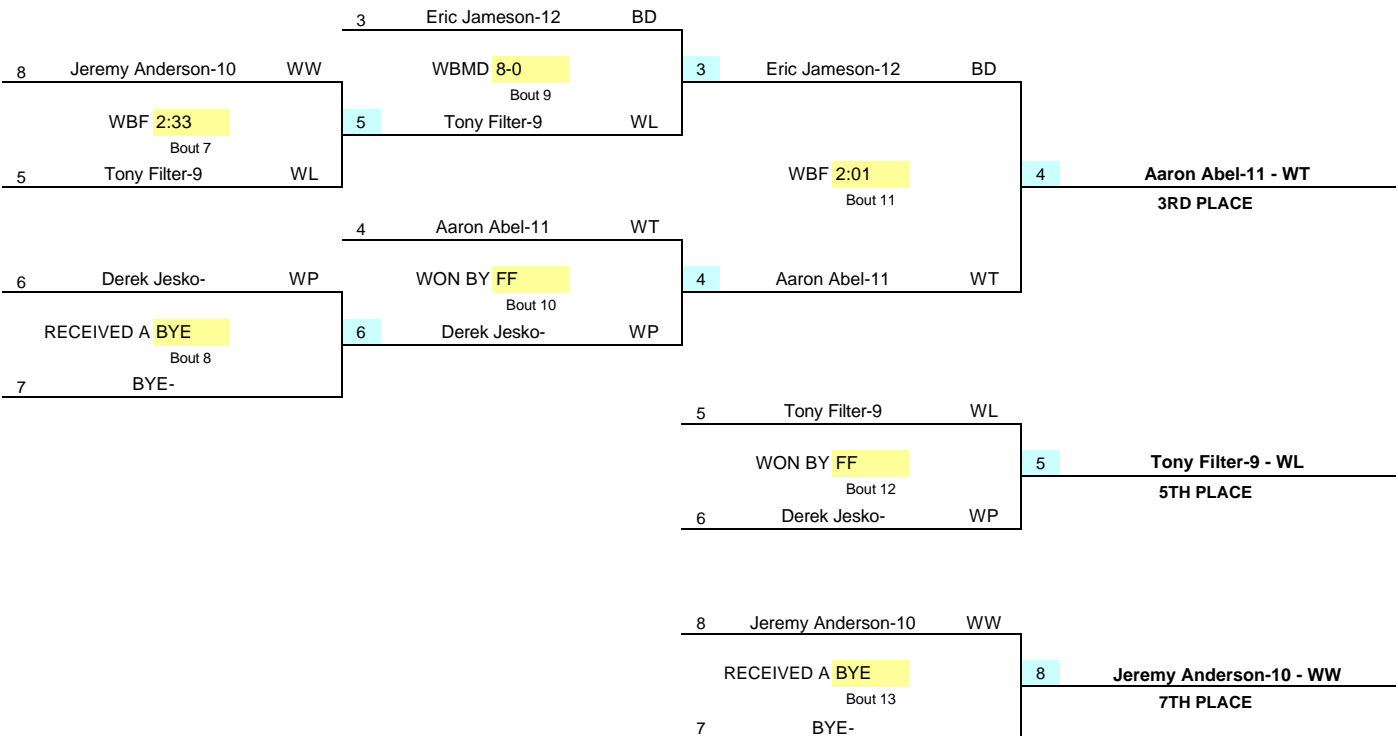

CHAMPIONSHIP TOURNAMENT - February 8, 2003

CHAMPIONSHIP BRACKET

125

CONSOLATION BRACKET

Wisconsin Little Ten

CHAMPIONSHIP TOURNAMENT - February 8, 2003

CHAMPIONSHIP BRACKET

135

CONSOLATION BRACKET

Wisconsin Little Ten

CHAMPIONSHIP TOURNAMENT - February 8, 2003

CHAMPIONSHIP BRACKET

140

CONSOLATION BRACKET

Wisconsin Little Ten

CHAMPIONSHIP TOURNAMENT - February 8, 2003

CHAMPIONSHIP BRACKET

152

CONSOLATION BRACKET

Wisconsin Little Ten

CHAMPIONSHIP TOURNAMENT - February 8, 2003

CHAMPIONSHIP BRACKET

160

CONSOLATION BRACKET