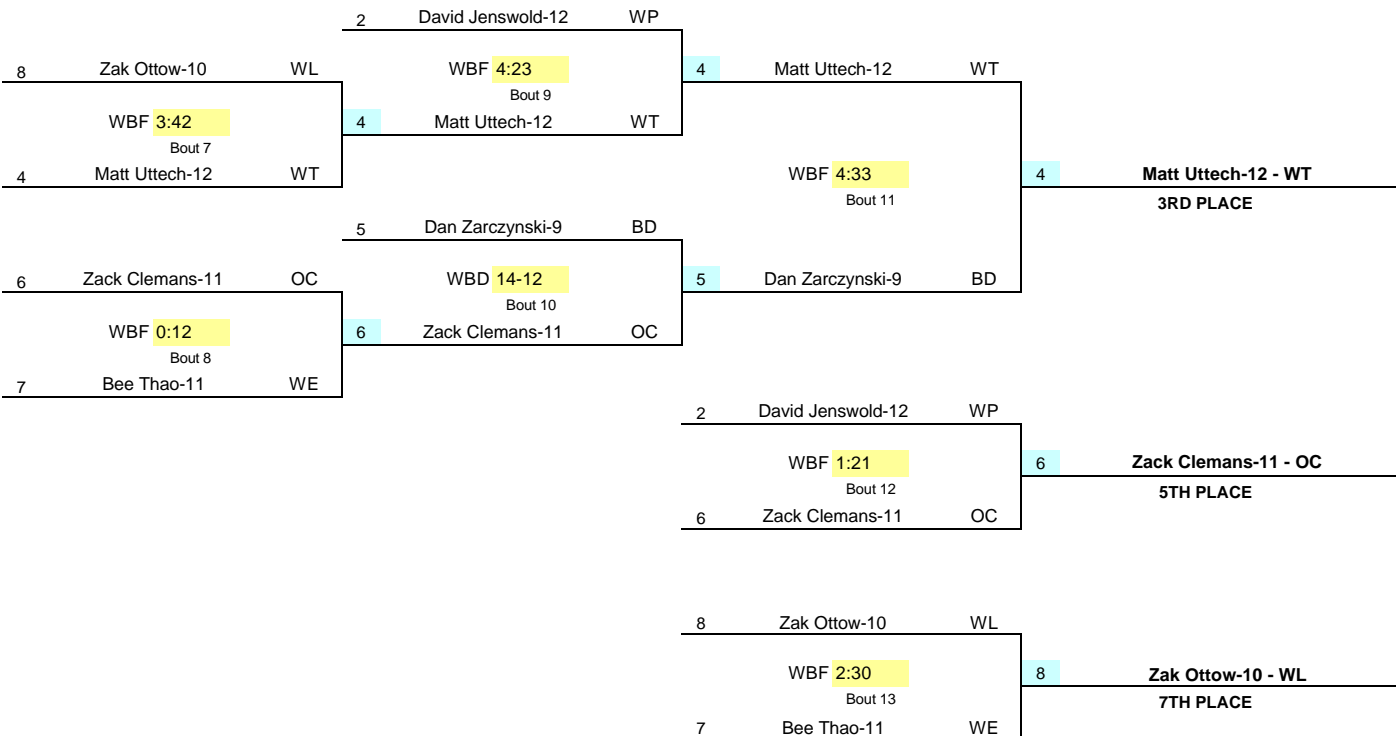

Wisconsin Little Ten

CHAMPIONSHIP TOURNAMENT - February 8, 2003

CHAMPIONSHIP BRACKET

171

CONSOLATION BRACKET

Wisconsin Little Ten

CHAMPIONSHIP TOURNAMENT - February 8, 2003

CHAMPIONSHIP BRACKET