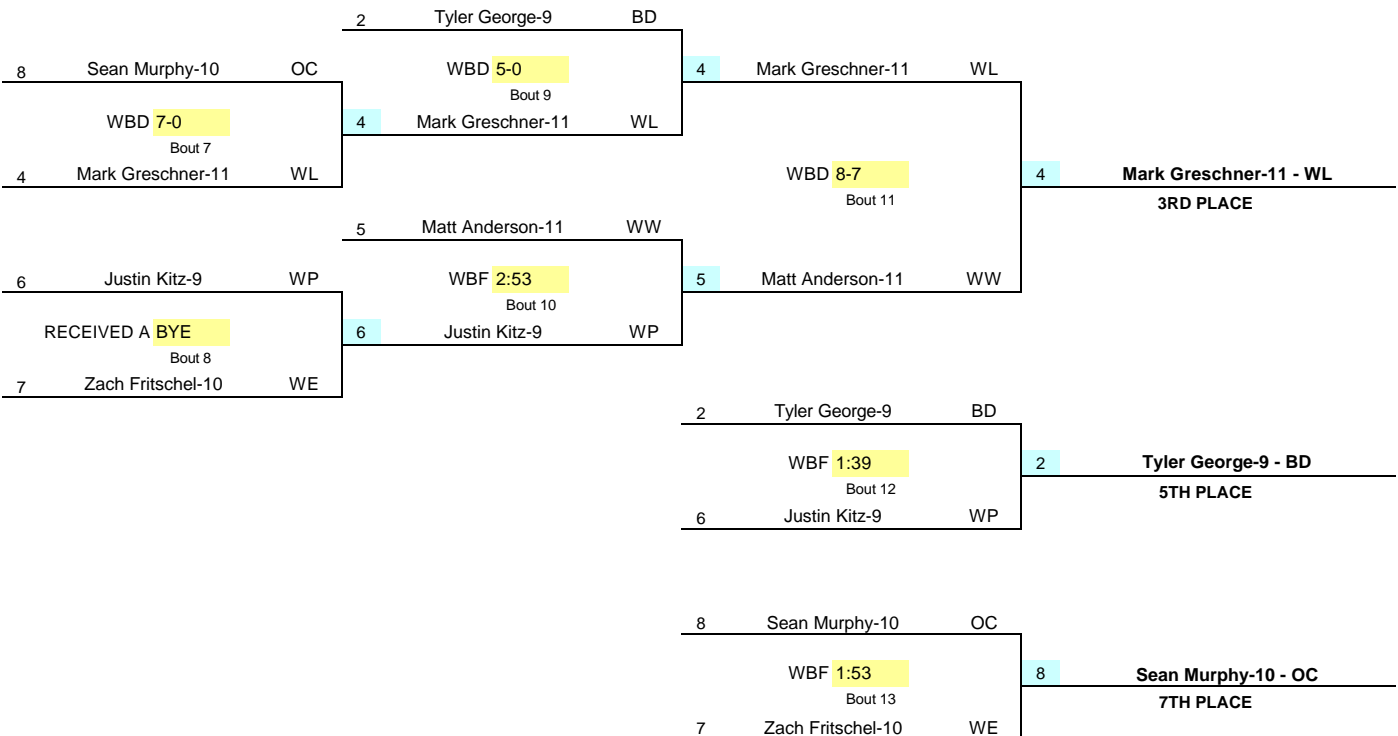

CONSOLATION BRACKET