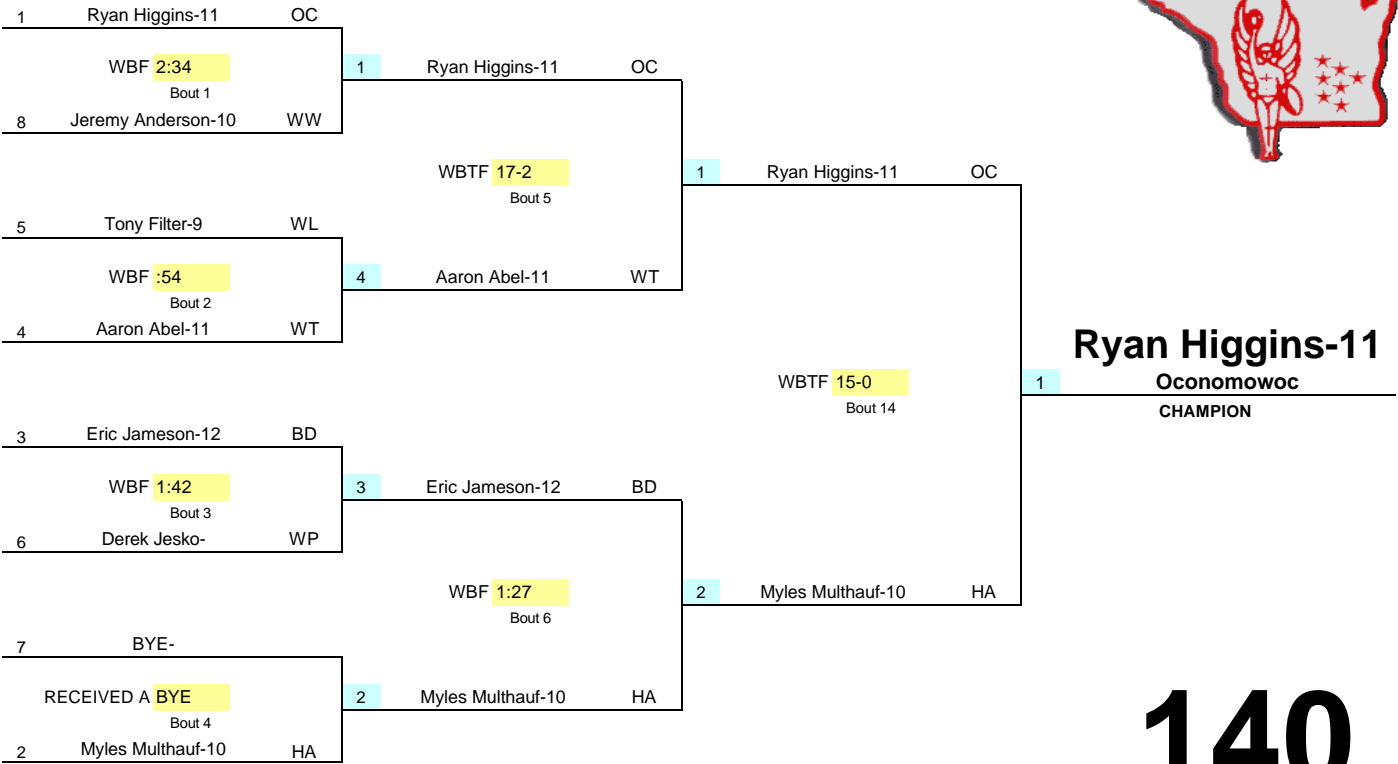

CONSOLATION BRACKET

Wisconsin Little Ten

CHAMPIONSHIP TOURNAMENT - February 8, 2003

CHAMPIONSHIP BRACKET

140

CONSOLATION BRACKET

Wisconsin Little Ten

CHAMPIONSHIP TOURNAMENT - February 8, 2003