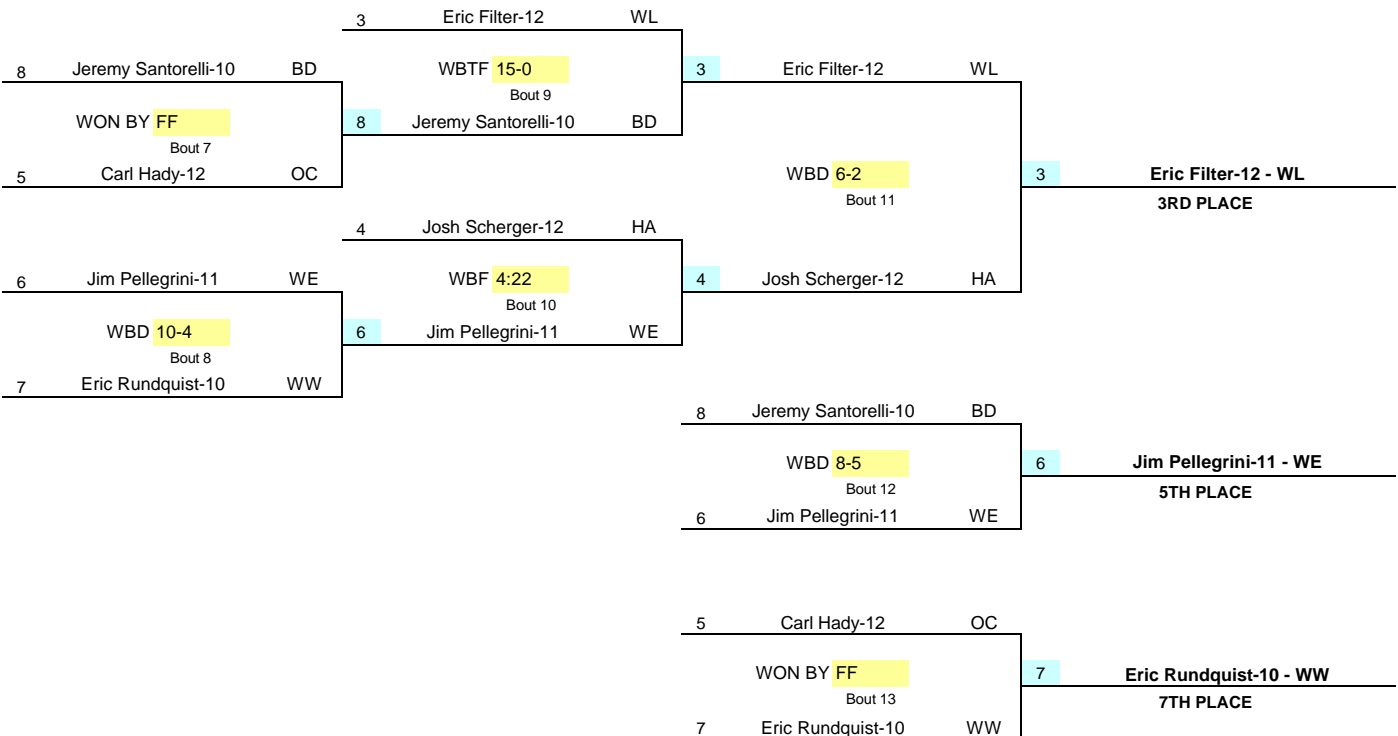

CHAMPIONSHIP BRACKET

152

CONSOLATION BRACKET

Wisconsin Little Ten

CHAMPIONSHIP TOURNAMENT - February 8, 2003

CHAMPIONSHIP BRACKET

160

CONSOLATION BRACKET