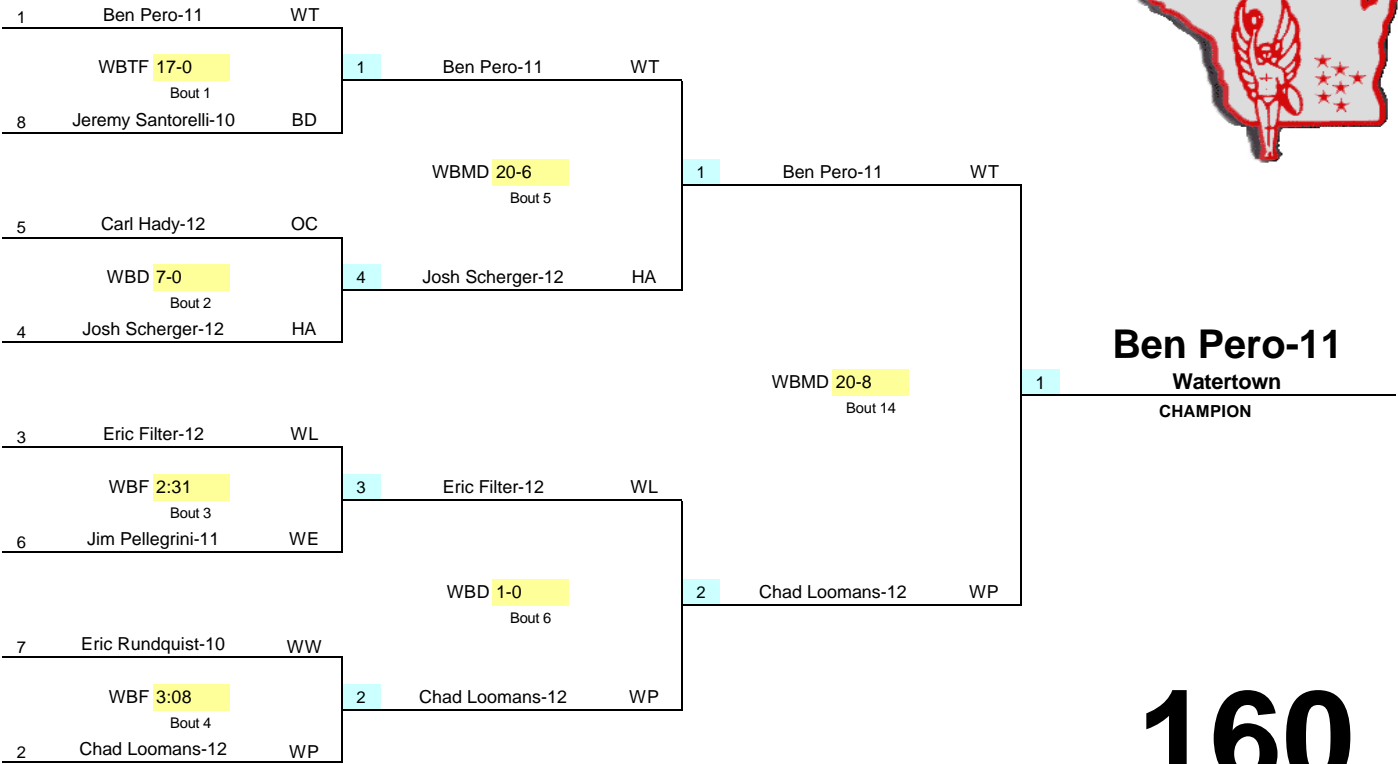

CHAMPIONSHIP BRACKET

152

CONSOLATION BRACKET

Wisconsin Little Ten

CHAMPIONSHIP TOURNAMENT - February 8, 2003

CHAMPIONSHIP BRACKET

160

CONSOLATION BRACKET