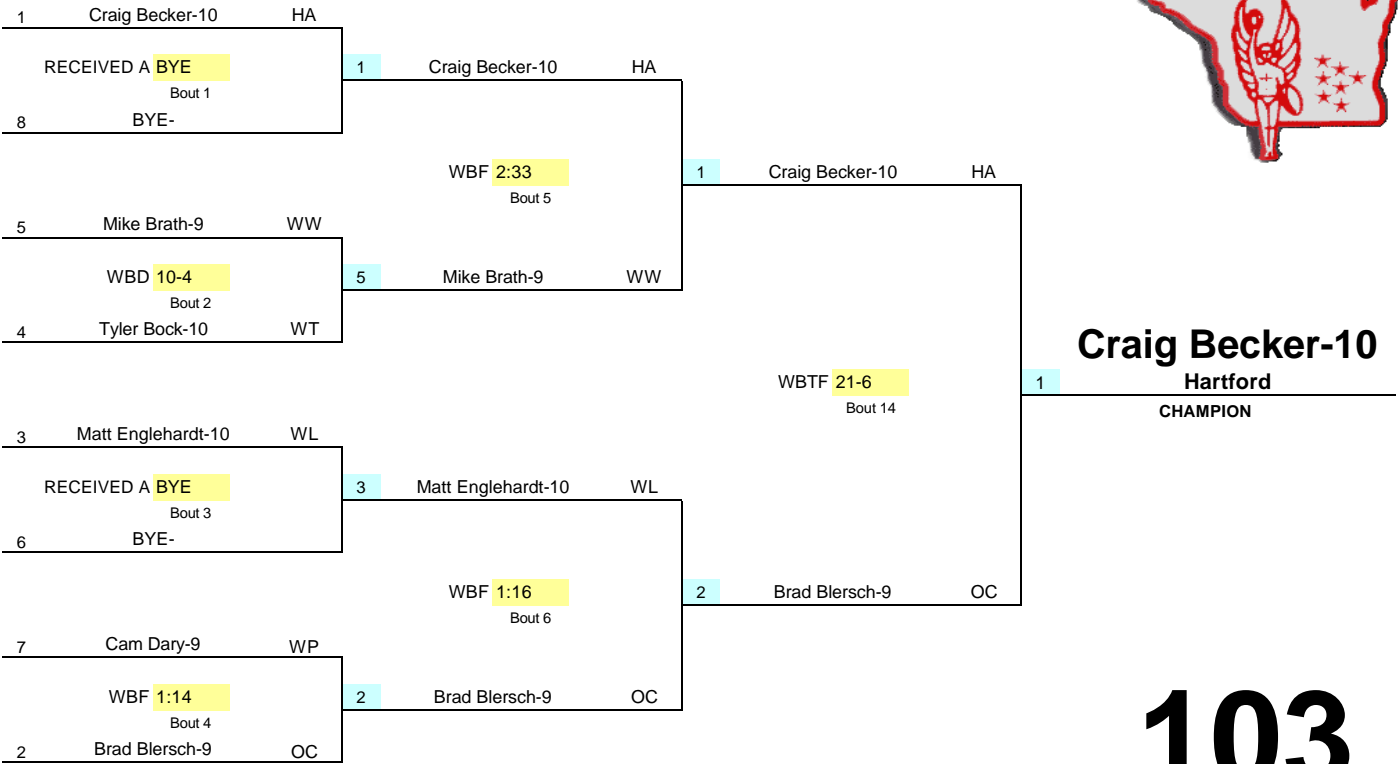

OUTSTANDING WRESTLER OF TOURNAMENT

Ryan Abbott - Hartford

Wisconsin Little Ten

CHAMPIONSHIP TOURNAMENT - February 8, 2003

CHAMPIONSHIP BRACKET

103

CONSOLATION BRACKET

Wisconsin Little Ten