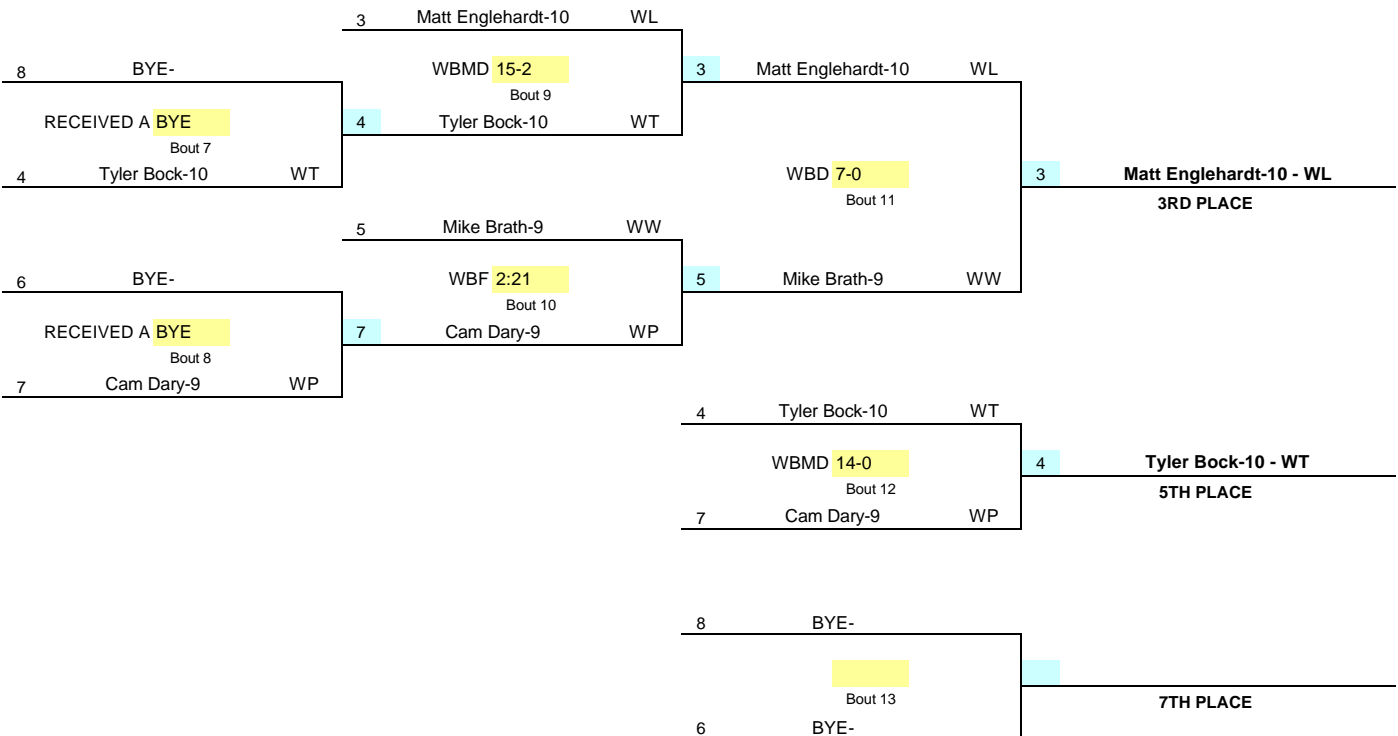

OUTSTANDING WRESTLER OF TOURNAMENT

Ryan Abbott - Hartford

Wisconsin Little Ten

CHAMPIONSHIP TOURNAMENT - February 8, 2003

CHAMPIONSHIP BRACKET

103

CONSOLATION BRACKET

Wisconsin Little Ten